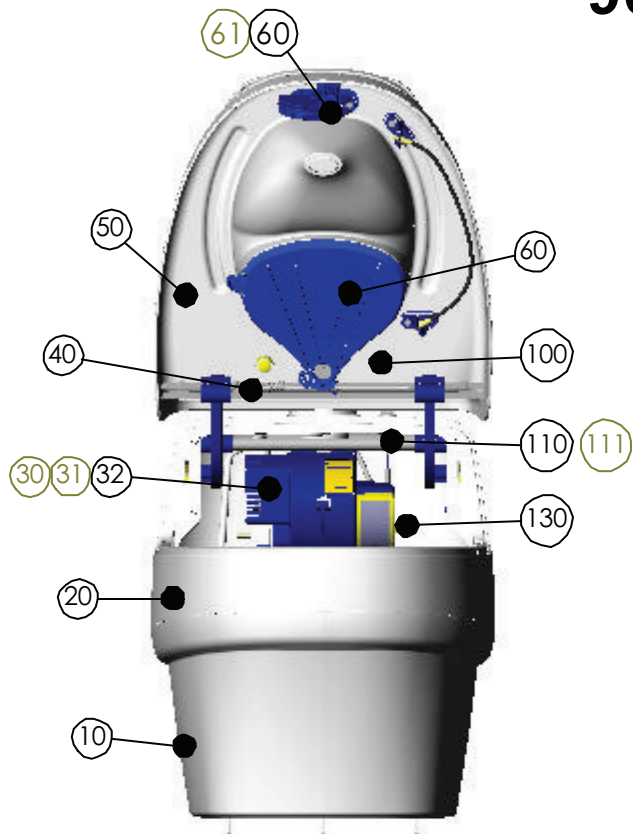

Reservdelar / Spareparts 9000 - Series

NR NO	ARTIKELKOD ARTICEL NO	BENÄMNING DESCRIPTION	ANTAL QTY	ANM REMARKS
	10365-11	9000- RESERVDELSLISTA		
10	10155-01	UNDERDEL, 9000-	1	
20	10154-01	MELLANDEL, 9000-	1	
30	10798-01	SERVICEPAKET FLÄKTHUS KPL 230V, 9000	1	1
31	10366-01	FLÄKTHUS KPL 12V	1	2, 3, 5
32	10825-01	SERVICEPAKET FLÄKTHUS KPL 120V, 9200	1	4
40	10837-01	SERVICEPAKET FJÄDER SKYDD INSYN	1	
50	10299-04	ÖVERDEL KPL, 9000-	1	
60	10418-04	SERVICEPAKET LUCK & ROT MEK, 9000-	1	
61	10691-02	SERVICEPAKET TRYCKKNAPP	1	
62	10751-01	SERVICEPAKET FJÄDERMOTHÅLL	1	
70	10595-01	INSEKTSNÄT VENTILATION	1	
100	10271-01	MUTTER M10	2	
110	10293-01	AXEL LED KPL	1	
111	10690-01	SERVICEPAKET LÄSBLECK	1	
130	10722-01	FILTER KOMPLETT	1	
140	3032500-01	KANLETTE TOALETTSITS	1	
150	10255-01	DEKAL SEPARETT VILLA	1	
160	10231-01	STRÖMBRYTARE 2-HAST	1	1, 4
170	10185-02	PACKNING RÖR	1	
180	10186-01	SKARVRÖR D75mm L44 MM	1	1, 2, 3
181	10555-01	SKARVRÖR Ø82,5mm L=44mm	1	4, 5
190	10417-03	RÖR UTLOPP INKL L-RÖR URIN	1	
200	10164-01	SKIVA ROTER	1	
210	10187-01	KULA 12MM	40	
250	3032128-01	KABEL 230V	1	1
251	10701-01	SERVICEPAKET ADAPTER 850 MA	1	4
252	10303-01	KABEL 12 VOLT	1	2, 3, 5
260	10279-01	TÄCKPLUGG D 33,5	1	
270	10576-01	FÄSTE VÄGG YTTRE INKL MUTTER	1	
280	10229-02	VINKEL 90° Ø32MM	1	
290	3032323-02	URINSLANG 2 METER 32 MM	1	

Anmärkningar/Remarks

- 1   Modell 9000
- 2   Modell 9010
- 3   Modell 9011
- 4   Modell 9200
- 5   Modell 9210